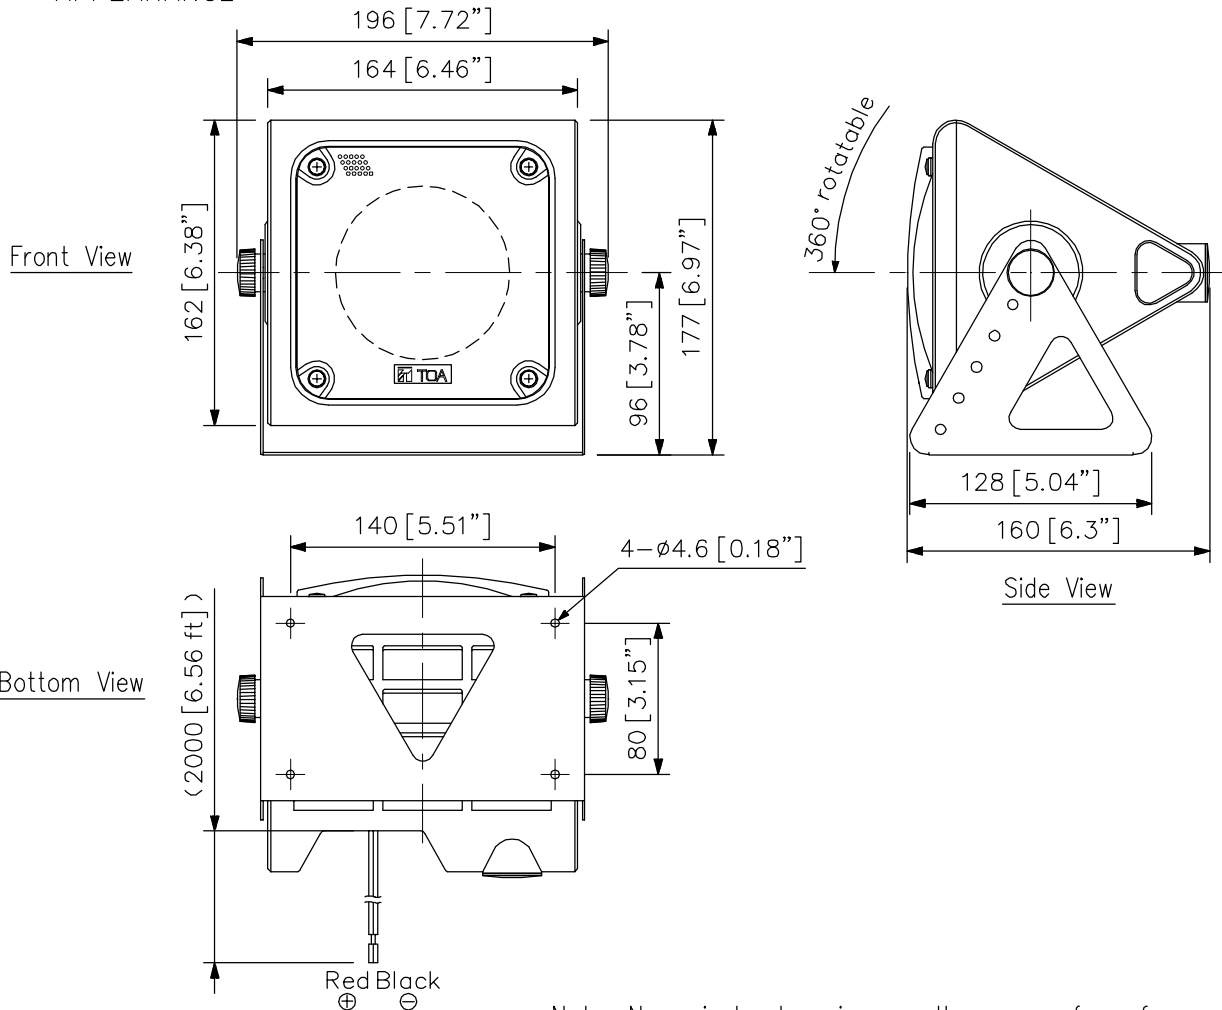

DESCRIPTION

The BS-4W is a splash proof compact speaker with a Sealed-cabinet design. It features a 10 cm (4") full range speaker unit (plastic cone) and meets IPX2 water protection requirements. It can be used under the eaves not directly exposed to rain or waterdrop, or in highly humid locations (locker rooms of swimming pools and bathrooms).

SPECIFICATIONS

Enclosure Type	Sealed type
Rated Input	5 W
Rated Impedance	100 V line: 2 kΩ (5 W)
Sensitivity	87 dB (1 W, 1 m)
Frequency Response	100 Hz - 12 kHz
Speaker Component	10 cm (4") cone type (plastic cone)
Water Protection	IPX2
Operating Temperature Range	-20 °C to +55 °C (-4 °F to 131 °F)
Finish	Enclosure: Polypropylene, gray, paint Grille: Aluminum punching net, silver gray, paint Mounting bracket: Rolled steel plate, gray, paint
Dimensions	196 (W) × 177 (H) × 160 (D) mm (7.72" × 6.97" × 6.3")
Weight	1.5 kg (3.31 lb)

APPEARANCE

Note: Numerical values in parentheses are for reference only.

UNIT: mm SCALE: 1/4