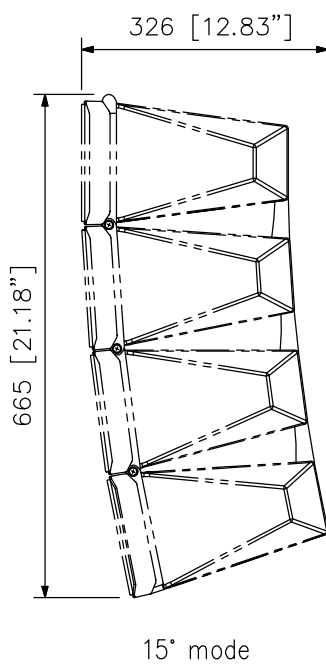

DESCRIPTION

By using three HY-60DW-WP brackets, the directivity angle mode of the HX-7W-WP can be changed to 60° mode. It is also possible to change the directivity angle mode to 15° mode, 30° mode, or 45° mode. This bracket is designed for outdoor use.

SPECIFICATIONS

Finish	Stainless steel, white, semi-gloss, paint
Weight	70 g (0.15 lb)

Note: Every speaker module must be aimed horizontally or down to keep the weather resistant capability.

APPEARANCE

Mounting example (scale: 1/10)

Example for directivity angle modes (scale: 1/10)

UNIT: mm SCALE: 1/2