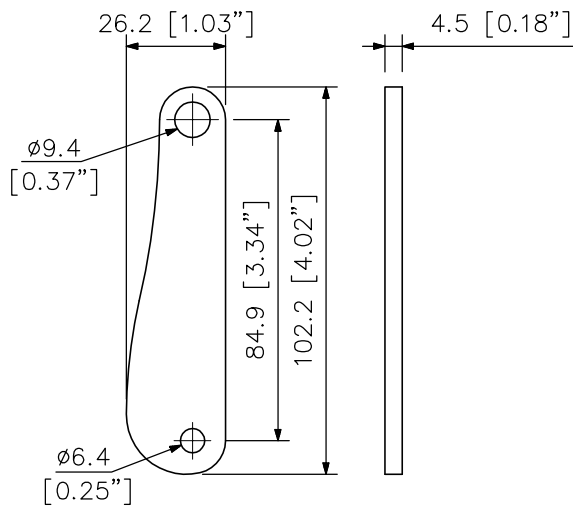

DESCRIPTION

By using three HY-60DW-WP brackets, the directivity angle mode of the HX-7W-WP can be changed to 60° mode. It is also possible to change the directivity angle mode to 15° mode, 30° mode, or 45° mode. This bracket is designed for outdoor use.

SPECIFICATIONS

Finish	Stainless steel, white, semi-gloss, paint
Weight	70 g (0.15 lb)

Note: Every speaker module must be aimed horizontally or down to keep the weather resistant capability.

APPEARANCE

Mounting example (scale: 1/10)

Example for directivity angle modes (scale: 1/10)

UNIT: mm SCALE: 1/2