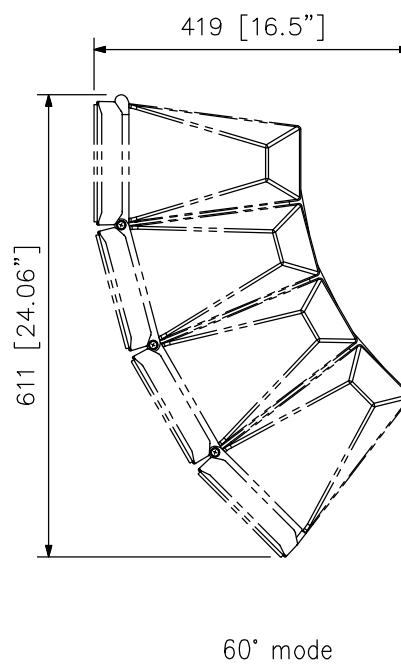

DESCRIPTION

By using three HY-60DW-WP brackets, the directivity angle mode of the HX-7W-WP can be changed to 60° mode. It is also possible to change the directivity angle mode to 15° mode, 30° mode, or 45° mode. This bracket is designed for outdoor use.

SPECIFICATIONS

Finish	Stainless steel, white, semi-gloss, paint
Weight	70 g (0.15 lb)

Note: Every speaker module must be aimed horizontally or down to keep the weather resistant capability.

APPEARANCE

Mounting example (scale: 1/10)

Example for directivity angle modes (scale: 1/10)

UNIT: mm SCALE: 1/2