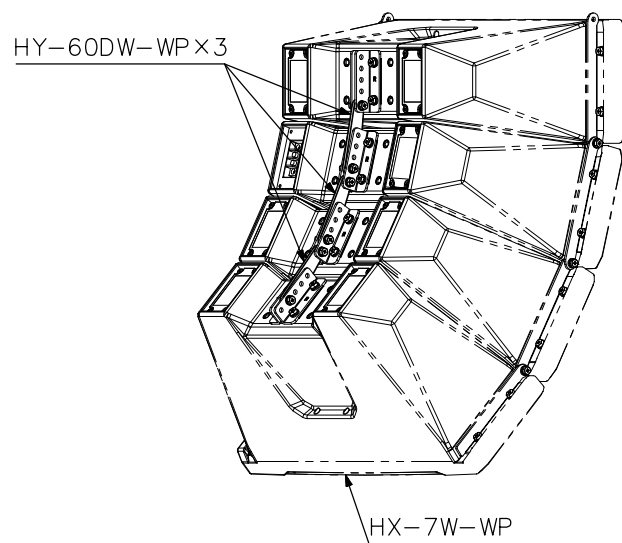

DESCRIPTION

By using three HY-60DW-WP brackets, the directivity angle mode of the HX-7W-WP can be changed to 60° mode. It is also possible to change the directivity angle mode to 15° mode, 30° mode, or 45° mode. This bracket is designed for outdoor use.

SPECIFICATIONS

Finish	Stainless steel, white, semi-gloss, paint
Weight	70 g (0.15 lb)

Note: Every speaker module must be aimed horizontally or down to keep the weather resistant capability.

APPEARANCE

Mounting example (scale: 1/10)

Example for directivity angle modes (scale: 1/10)

UNIT: mm SCALE: 1/2