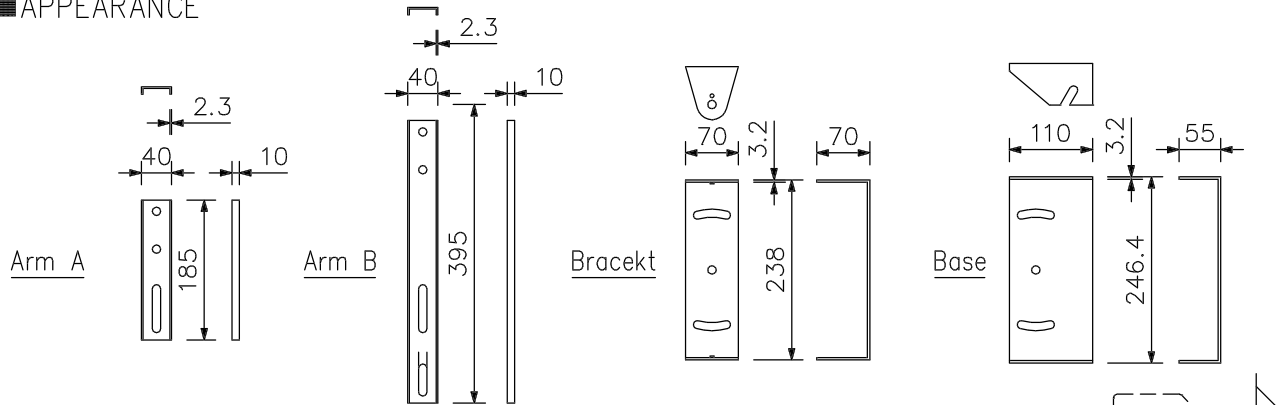

DESCRIPTION

The HY-0871WS is a wall mounting bracket specially designed for mounting the ES-0871 speaker on a wall.

SPECIFICATIONS

Usable Speaker	ES-0871
Finish	Rolled steel plate, black, semi-mat, paint
Permissible Speaker Load	45 kg
Weight	5.5 kg
Product Composition	Arm A ...2, Arm B ...2, Bracket ...3, Base ...1
Accessory	Speaker mounting bolt 1 set

APPEARANCE

Dimension for mounting ES-0871 speaker (scale: 1/20)

ES-0871 mounting example (scale: 1/20)

UNIT:mm SCALE:1/10