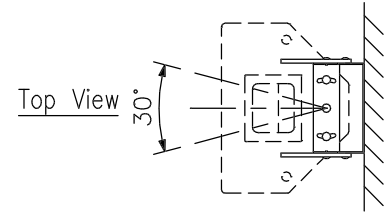

DESCRIPTION

The HY-0871WS is a wall mounting bracket specially designed for mounting the ES-0871 speaker on a wall.

SPECIFICATIONS

Usable Speaker	ES-0871
Finish	Rolled steel plate, black, semi-mat, paint
Permissible Speaker Load	45 kg
Weight	5.5 kg
Product Composition	Arm A ...2, Arm B ...2, Bracket ...3, Base ...1
Accessory	Speaker mounting bolt 1 set

APPEARANCE

Dimension for mounting ES-0871 speaker (scale: 1/20)

ES-0871 mounting example (scale: 1/20)

UNIT:mm SCALE:1/10