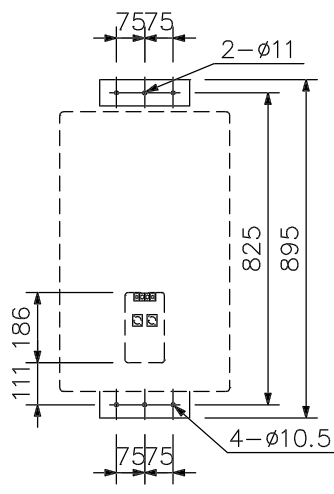

DESCRIPTION

The HY-0871WS is a wall mounting bracket specially designed for mounting the ES-0871 speaker on a wall.

SPECIFICATIONS

Usable Speaker	ES-0871
Finish	Rolled steel plate, black, semi-mat, paint
Permissible Speaker Load	45 kg
Weight	5.5 kg
Product Composition	Arm A ...2, Arm B ...2, Bracket ...3, Base ...1
Accessory	Speaker mounting bolt 1 set

APPEARANCE

Dimension for mounting ES-0871 speaker (scale: 1/20)

ES-0871 mounting example (scale: 1/20)

UNIT:mm SCALE:1/10