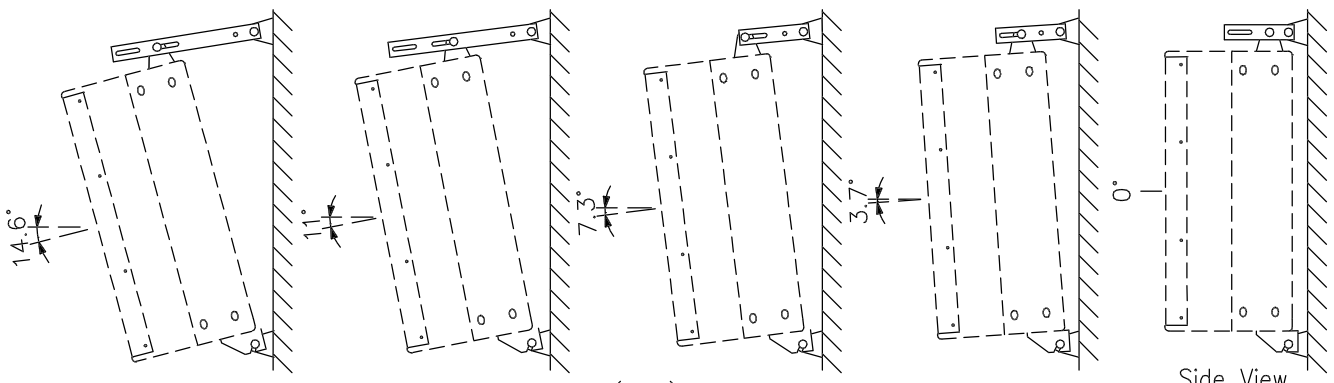

DESCRIPTION

The HY-0871WS is a wall mounting bracket specially designed for mounting the ES-0871 speaker on a wall.

SPECIFICATIONS

Usable Speaker	ES-0871
Finish	Rolled steel plate, black, semi-mat, paint
Permissible Speaker Load	45 kg
Weight	5.5 kg
Product Composition	Arm A ...2, Arm B ...2, Bracket ...3, Base ...1
Accessory	Speaker mounting bolt 1 set

APPEARANCE

Dimension for mounting ES-0871 speaker (scale: 1/20)

ES-0871 mounting example (scale: 1/20)

UNIT:mm SCALE:1/10