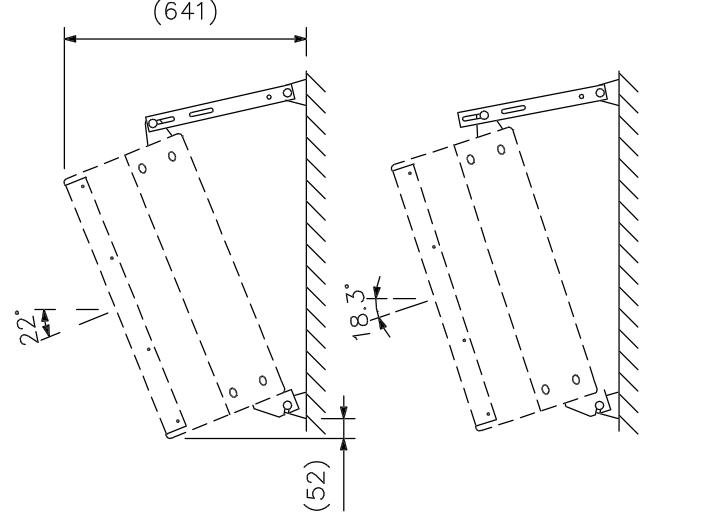

DESCRIPTION

The HY-0871WS is a wall mounting bracket specially designed for mounting the ES-0871 speaker on a wall.

SPECIFICATIONS

Usable Speaker	ES-0871
Finish	Rolled steel plate, black, semi-mat, paint
Permissible Speaker Load	45 kg
Weight	5.5 kg
Product Composition	Arm A ...2, Arm B ...2, Bracket ...3, Base ...1
Accessory	Speaker mounting bolt 1 set

APPEARANCE

Dimension for mounting ES-0871 speaker (scale: 1/20)

ES-0871 mounting example (scale: 1/20)

UNIT:mm SCALE:1/10