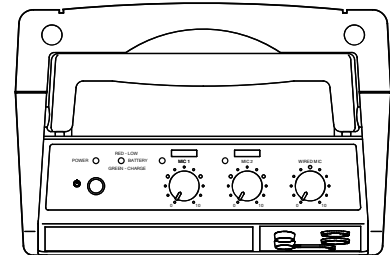

DESCRIPTION

The TOA WA-1830MB-AS is a portable meeting amplifier that can accept up to two optional wireless tuner modules (WTU-4800).

SPECIFICATIONS

\* 0 dB = 1 V

Power Source	100-240 V AC, 50/60 Hz; DC : 12 V, 2.3 Ah (Rechargeable Battery is included)
Power Consumption	AC : 55 W (rated output), AC : 11 W (operation at EN60065)
Rated Output	AC : 30 W; DC : 10 W
Applicable Tuner Unit	WTU-4800 (Optional)
Battery Life	Approx. 5 hours continuous music
Battery Charging Time	12 hours
Battery Type	12 V, 2.3 Ah x 1 pcs Lead Acid Battery
Frequency Response	50 Hz - 15 kHz, ± 3dB
Distortion	Under 5 % (rated output)
Input	Wired Mic : -45 dB*, 600 Ω, Unbalanced, 6.3 mm phone jack External Input : -20 dB*, 10 kΩ, Unbalanced, RCA jack
Output	External Speaker : 4 - 16 Ω/over 30 W of rated input External Output : 0 dB*, 1 kΩ, Unbalanced, 6.3 mm phone jack
Other Feature	Internal or External Speaker selection switch
S/N Ratio	Over 60 dB (rated output)
Antenna	Built-in
Internal Speaker	2-way speaker system : 20 cm full-range speaker and tweeter
Mp3 player	Extension Type file is : MP3, WMA, WAV, AAC, FLAC. Max. supported storage size of the medium (stick) : 32GB. (FAT16/FAT32). Source : USB, SD/MMC, BLUETOOTH, FM, REC, AUX. We do not guarantee that its support all kinds of USB/SD.
Operating Temperature	-10 °C to +50 °C
Finish	ABS resin, Black
Dimensions	298 (W) X 460 (H) X 200 (D) mm
Weight	6.2 kg
Accessories	Power cord (YA-301) ---1, Dust cover ---1, Screw driver ---1, Remote Control ---1

APPEARANCE

UNIT:mm SCALE:1/6