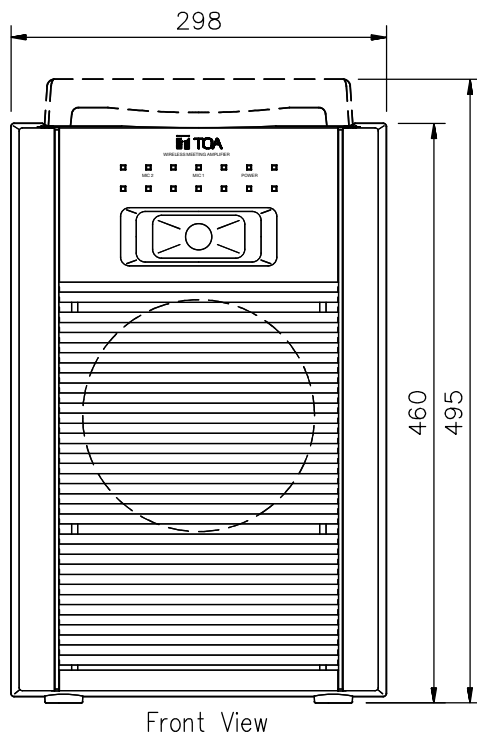

DESCRIPTION

The TOA WA-1830MB-AS is a portable meeting amplifier that can accept up to two optional wireless tuner modules (WTU-4800).

SPECIFICATIONS

\* 0 dB = 1 V

Power Source	100-240 V AC, 50/60 Hz; DC : 12 V, 2.3 Ah (Rechargeable Battery is included)
Power Consumption	AC : 55 W (rated output), AC : 11 W (operation at EN60065)
Rated Output	AC : 30 W; DC : 10 W
Applicable Tuner Unit	WTU-4800 (Optional)
Battery Life	Approx. 5 hours continuous music
Battery Charging Time	12 hours
Battery Type	12 V, 2.3 Ah x 1 pcs Lead Acid Battery
Frequency Response	50 Hz - 15 kHz, ± 3dB
Distortion	Under 5 % (rated output)
Input	Wired Mic : -45 dB*, 600 Ω, Unbalanced, 6.3 mm phone jack External Input : -20 dB*, 10 kΩ, Unbalanced, RCA jack
Output	External Speaker : 4 - 16 Ω/over 30 W of rated input External Output : 0 dB*, 1 kΩ, Unbalanced, 6.3 mm phone jack
Other Feature	Internal or External Speaker selection switch
S/N Ratio	Over 60 dB (rated output)
Antenna	Built-in
Internal Speaker	2-way speaker system : 20 cm full-range speaker and tweeter
Mp3 player	Extension Type file is : MP3, WMA, WAV, AAC, FLAC. Max. supported storage size of the medium (stick) : 32GB. (FAT16/FAT32). Source : USB, SD/MMC, BLUETOOTH, FM, REC, AUX. We do not guarantee that its support all kinds of USB/SD.
Operating Temperature	-10 °C to +50 °C
Finish	ABS resin, Black
Dimensions	298 (W) X 460 (H) X 200 (D) mm
Weight	6.2 kg
Accessories	Power cord (YA-301) ---1, Dust cover ---1, Screw driver ---1, Remote Control ---1

APPEARANCE

UNIT:mm SCALE:1/6