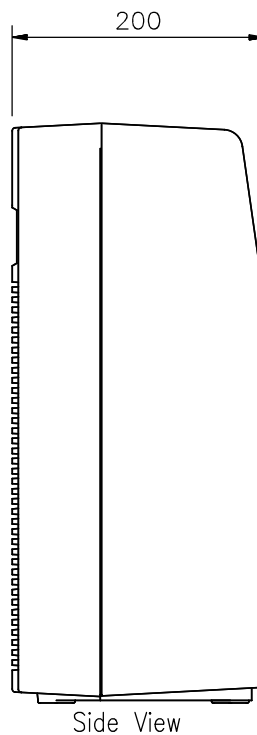

DESCRIPTION

The TOA WA-1830MB-AS is a portable meeting amplifier that can accept up to two optional wireless tuner modules (WTU-4800).

SPECIFICATIONS

\* 0 dB = 1 V

Power Source	100-240 V AC, 50/60 Hz; DC : 12 V, 2.3 Ah (Rechargeable Battery is included)
Power Consumption	AC : 55 W (rated output), AC : 11 W (operation at EN60065)
Rated Output	AC : 30 W; DC : 10 W
Applicable Tuner Unit	WTU-4800 (Optional)
Battery Life	Approx. 5 hours continuous music
Battery Charging Time	12 hours
Battery Type	12 V, 2.3 Ah x 1 pcs Lead Acid Battery
Frequency Response	50 Hz - 15 kHz, ± 3dB
Distortion	Under 5 % (rated output)
Input	Wired Mic : -45 dB*, 600 Ω, Unbalanced, 6.3 mm phone jack External Input : -20 dB*, 10 kΩ, Unbalanced, RCA jack
Output	External Speaker : 4 - 16 Ω/over 30 W of rated input External Output : 0 dB*, 1 kΩ, Unbalanced, 6.3 mm phone jack
Other Feature	Internal or External Speaker selection switch
S/N Ratio	Over 60 dB (rated output)
Antenna	Built-in
Internal Speaker	2-way speaker system : 20 cm full-range speaker and tweeter
Mp3 player	Extension Type file is : MP3, WMA, WAV, AAC, FLAC. Max. supported storage size of the medium (stick) : 32GB. (FAT16/FAT32). Source : USB, SD/MMC, BLUETOOTH, FM, REC, AUX. We do not guarantee that its support all kinds of USB/SD.
Operating Temperature	-10 °C to +50 °C
Finish	ABS resin, Black
Dimensions	298 (W) X 460 (H) X 200 (D) mm
Weight	6.2 kg
Accessories	Power cord (YA-301) ---1, Dust cover ---1, Screw driver ---1, Remote Control ---1

APPEARANCE

UNIT:mm SCALE:1/6