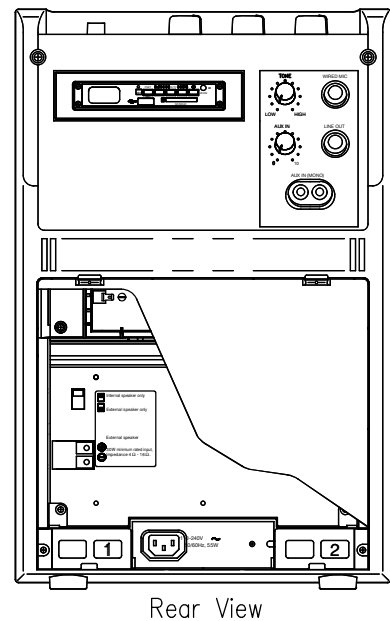

DESCRIPTION

The TOA WA-1830MB-AS is a portable meeting amplifier that can accept up to two optional wireless tuner modules (WTU-4800).

SPECIFICATIONS

\* 0 dB = 1 V

Power Source	100-240 V AC, 50/60 Hz; DC : 12 V, 2.3 Ah (Rechargeable Battery is included)
Power Consumption	AC : 55 W (rated output), AC : 11 W (operation at EN60065)
Rated Output	AC : 30 W; DC : 10 W
Applicable Tuner Unit	WTU-4800 (Optional)
Battery Life	Approx. 5 hours continuous music
Battery Charging Time	12 hours
Battery Type	12 V, 2.3 Ah x 1 pcs Lead Acid Battery
Frequency Response	50 Hz - 15 kHz, ± 3dB
Distortion	Under 5 % (rated output)
Input	Wired Mic : -45 dB*, 600 Ω, Unbalanced, 6.3 mm phone jack External Input : -20 dB*, 10 kΩ, Unbalanced, RCA jack
Output	External Speaker : 4 - 16 Ω/over 30 W of rated input External Output : 0 dB*, 1 kΩ, Unbalanced, 6.3 mm phone jack
Other Feature	Internal or External Speaker selection switch
S/N Ratio	Over 60 dB (rated output)
Antenna	Built-in
Internal Speaker	2-way speaker system : 20 cm full-range speaker and tweeter
Mp3 player	Extension Type file is : MP3, WMA, WAV, AAC, FLAC. Max. supported storage size of the medium (stick) : 32GB. (FAT16/FAT32). Source : USB, SD/MMC, BLUETOOTH, FM, REC, AUX. We do not guarantee that its support all kinds of USB/SD.
Operating Temperature	-10 °C to +50 °C
Finish	ABS resin, Black
Dimensions	298 (W) X 460 (H) X 200 (D) mm
Weight	6.2 kg
Accessories	Power cord (YA-301) ---1, Dust cover ---1, Screw driver ---1, Remote Control ---1

APPEARANCE

UNIT:mm SCALE:1/6