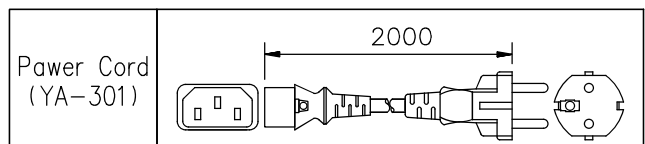

DESCRIPTION

The TOA WA-1830MB-AS is a portable meeting amplifier that can accept up to two optional wireless tuner modules (WTU-4800).

SPECIFICATIONS

\* 0 dB = 1 V

Power Source	100-240 V AC, 50/60 Hz; DC : 12 V, 2.3 Ah (Rechargeable Battery is included)
Power Consumption	AC : 55 W (rated output), AC : 11 W (operation at EN60065)
Rated Output	AC : 30 W; DC : 10 W
Applicable Tuner Unit	WTU-4800 (Optional)
Battery Life	Approx. 5 hours continuous music
Battery Charging Time	12 hours
Battery Type	12 V, 2.3 Ah x 1 pcs Lead Acid Battery
Frequency Response	50 Hz - 15 kHz, ± 3dB
Distortion	Under 5 % (rated output)
Input	Wired Mic : -45 dB*, 600 Ω, Unbalanced, 6.3 mm phone jack External Input : -20 dB*, 10 kΩ, Unbalanced, RCA jack
Output	External Speaker : 4 - 16 Ω/over 30 W of rated input External Output : 0 dB*, 1 kΩ, Unbalanced, 6.3 mm phone jack
Other Feature	Internal or External Speaker selection switch
S/N Ratio	Over 60 dB (rated output)
Antenna	Built-in
Internal Speaker	2-way speaker system : 20 cm full-range speaker and tweeter
Mp3 player	Extension Type file is : MP3, WMA, WAV, AAC, FLAC. Max. supported storage size of the medium (stick) : 32GB. (FAT16/FAT32). Source : USB, SD/MMC, BLUETOOTH, FM, REC, AUX. We do not guarantee that its support all kinds of USB/SD.
Operating Temperature	-10 °C to +50 °C
Finish	ABS resin, Black
Dimensions	298 (W) X 460 (H) X 200 (D) mm
Weight	6.2 kg
Accessories	Power cord (YA-301) ---1, Dust cover ---1, Screw driver ---1, Remote Control ---1

APPEARANCE

UNIT:mm SCALE:1/6