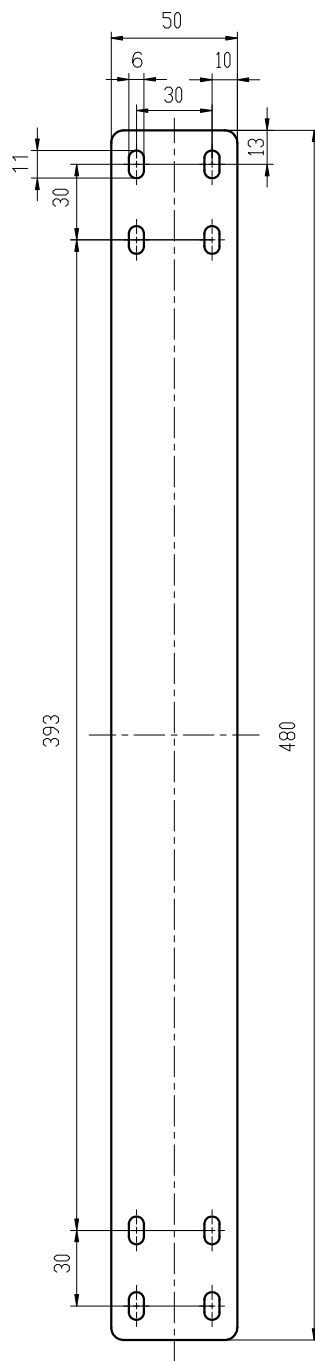

DESCRIPTION

The HY-S60W AS Mount Bracket is designed to mount speaker system on a wall.

SPECIFICATIONS

Finish	SPCC, white, semi-gloss, paint	
Maximum Speaker Load	17 kg (37.48 lb)	
Weight	Rear Stack Bracket	0.55 kg (1.21 lb)
	Side Stack Bracket	0.246 kg (0.54 lb)
Applicable Speaker (option)	TZ-S60W AS	

APPEARANCE

REAR STACK BRACKET

SIDE STACK BRACKET

UNIT:mm SCALE:1/3