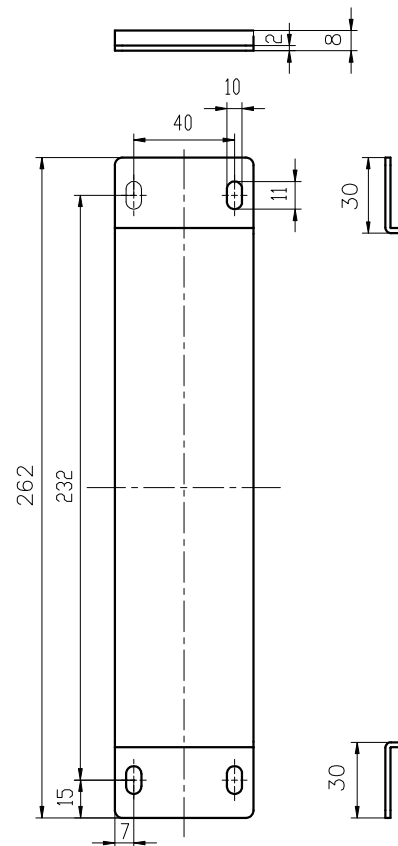

DESCRIPTION

The HY-S60W AS Mount Bracket is designed to mount speaker system on a wall.

SPECIFICATIONS

Finish	SPCC, white, semi-gloss, paint	
Maximum Speaker Load	17 kg (37.48 lb)	
Weight	Rear Stack Bracket	0.55 kg (1.21 lb)
	Side Stack Bracket	0.246 kg (0.54 lb)
Applicable Speaker (option)	TZ-S60W AS	

APPEARANCE

REAR STACK BRACKET

SIDE STACK BRACKET

UNIT:mm SCALE:1/3