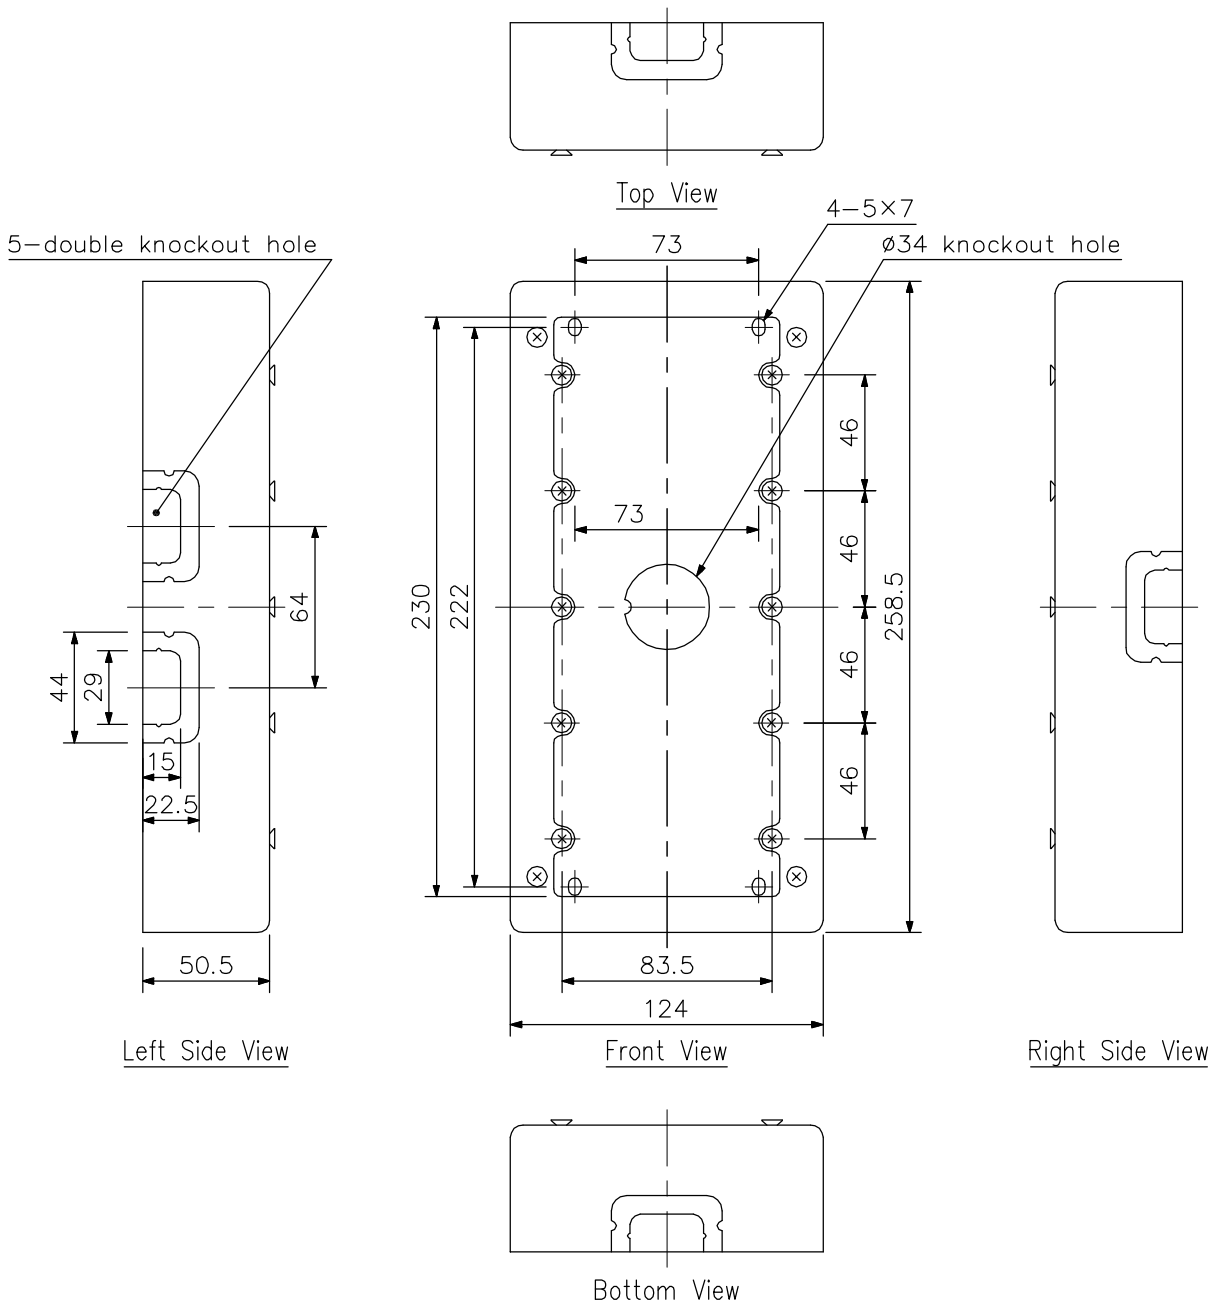

DESCRIPTION

The YC-251 is a wall-mount box designed for the N-8031MS Flush-mount Hands-Free Master Station. It permits the N-8031MS to be installed on a wall when the N-8031MS can not be flush-mounted on a wall.

SPECIFICATIONS

Finish	Surface-treated steel plate, white
Dimensions	124 (W) × 258.5 (H) × 50.5 (D) mm
Weight	1060 g

APPEARANCE

UNIT:mm SCALE:1/3