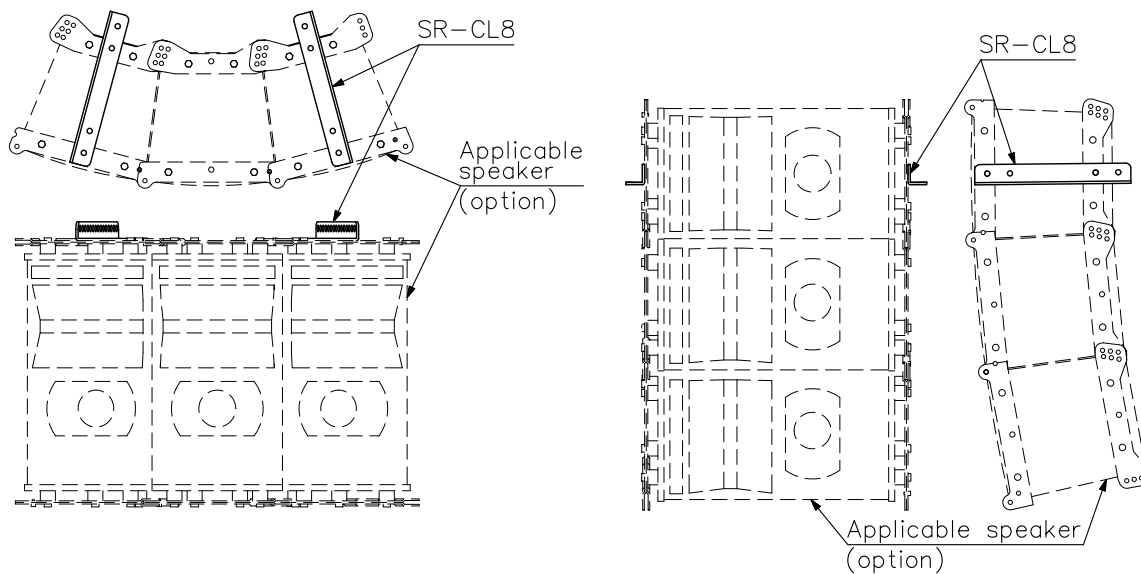

DESCRIPTION

The SR-CL8 Cluster Bracket is used for flying the SR-C8L or SR-C8S Line array speakers. It comes in a set of 2 brackets.

SPECIFICATIONS

Applicable Speaker	SR-C8L, SR-C8S
Number of Speakers to be Mounted	Max. 4
Finish	Steel plate, black, paint
Weight	1.5 kg (3.31 lb) (1 pair)
Accessory	mounting bolt (M10) ×4

APPEARANCE

Example of flying system (scale: 1/15)

UNIT: mm SCALE: 1/3