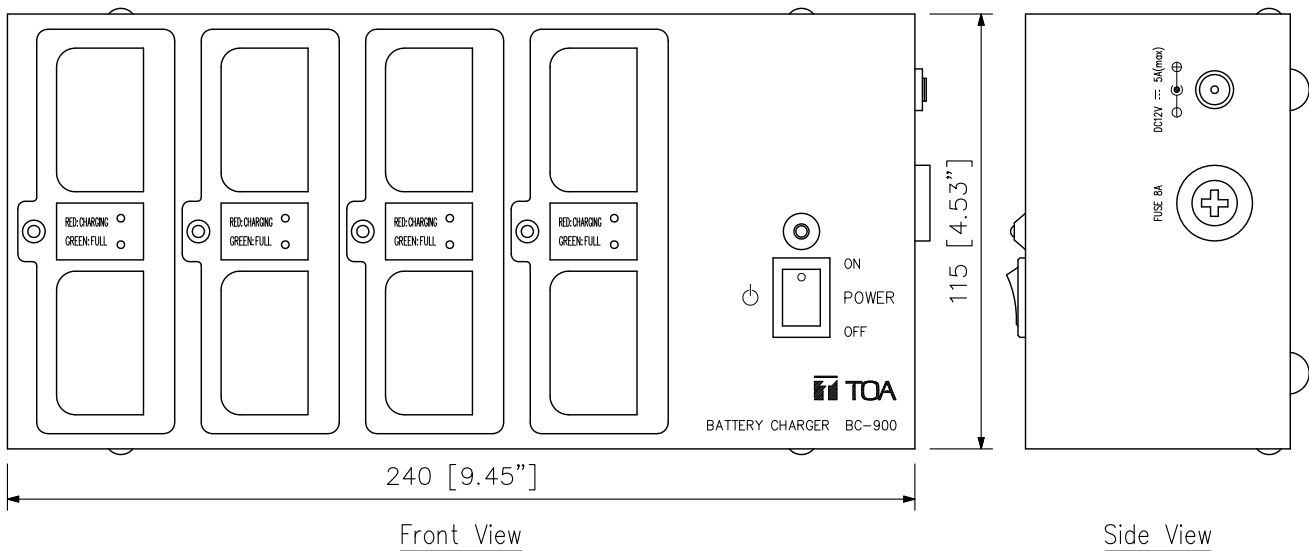

DESCRIPTION

The BC-900 is a dedicated battery charger for the BP-900 (optional) used in the Chairman Units, and Delegate Units. It permits up to 8 batteries to be simultaneously charged within up to 5 hours.

SPECIFICATIONS

Power Source	100 - 240 V AC, 50/60 Hz (supplied from AC adapter (accessory))
Current Consumption	Max. 1.4 A
Charging Time	Approx. 5 hours
Charging Capacity	8 BP-900 batteries (option)
LED Indicator	Charging status (Green: Full charge, Red: On charge), Power indicator
Operating Temperature	0 °C to +40 °C (32 °F to 104 °F)
Operating Humidity	90 %RH or less (no condensation)
Finish	Case: Steel, black, paint Battery receptacles: PPO resin, black
Dimensions	240 (W) × 70 (H) × 115 (D) mm (9.45" × 2.76" × 4.53")
Weight	1.2 kg (2.65 lb) (unit only)
Accessory	AC adapter ...1 (Cord length: 1 m (3.28 ft) DC cord, and 2 m (6.56 ft) detachable AC cord)

APPEARANCE

Version	CE	CE-GB	UL
AC plug			

UNIT:mm SCALE:1/2