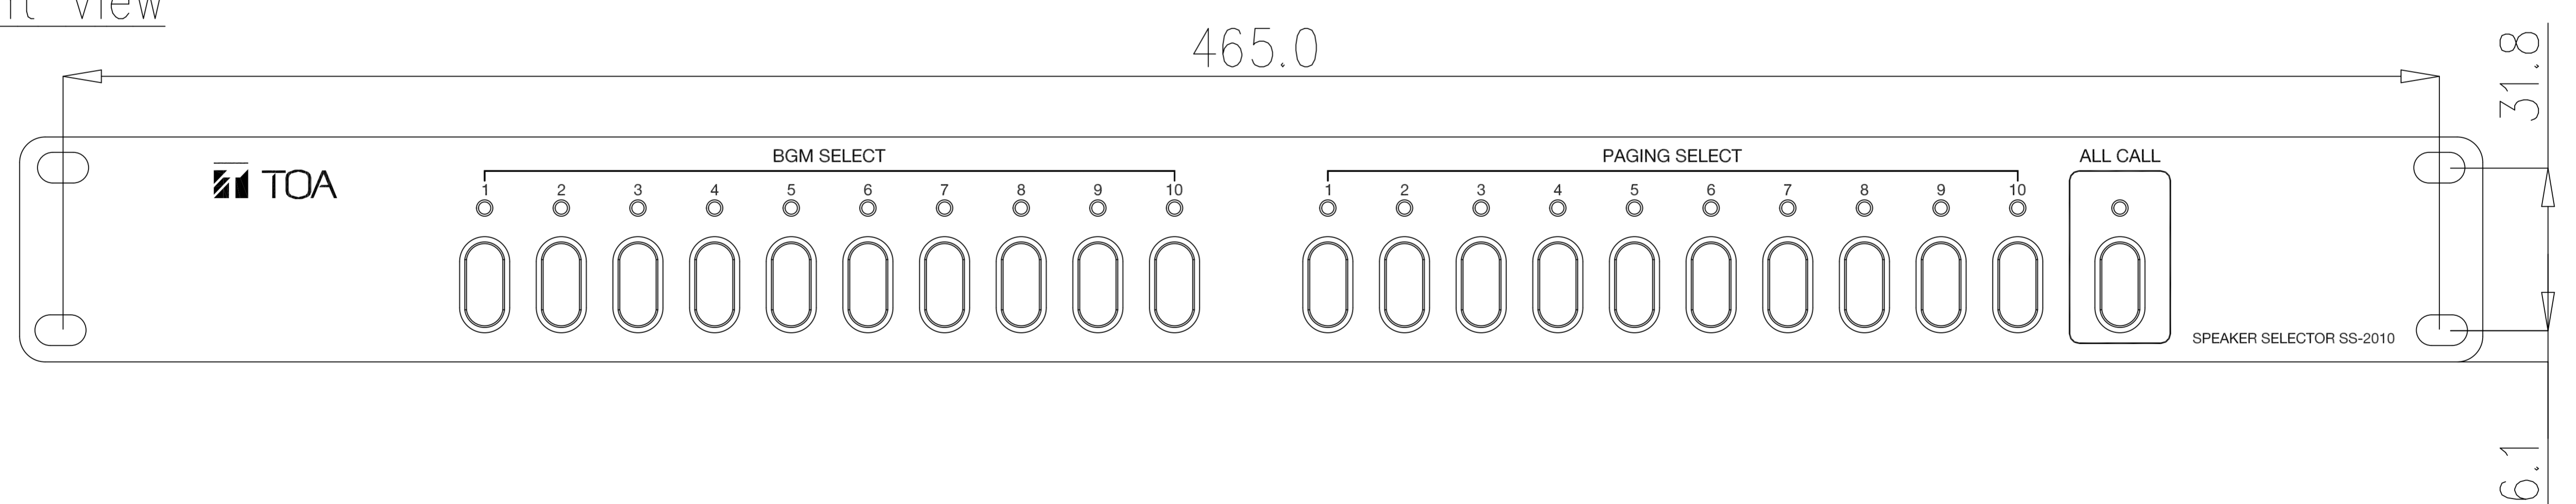

DESCRIPTION

TOA speaker selector SS-2010 is a 10 zone BGM and 10 zone paging speaker selector. This highly efficient speaker selector can be installed with the public address system in schools, malls, offices, and places requiring the selection of speakers.

SPECIFICATIONS

Voltage Source	24 V DC	
Current Consumption	0.6 A DC	
Inputs	10 Inputs BGM	
	10 Inputs Paging	
Output	10 Outputs, each output channel max 480W at 100V line	
Controls	Front	10 BGM Selectors
		10 Paging Selectors
	Rear	1 All Call Selector for All Paging
Indicator Led	Rear	1-10 Paging Controls In
		All Paging Control In for All Paging
		1 All Call LED
Operating Temperature	0°C to +40°C	
Finish	Front Panel : Aluminum Hair Line, Etching Black	
	Case : Steel Plate, Painting Black	
Dimensions	420 (W) X 44 (H) X 320 (D) in mm	
Weight	3.2 kg	
Accessories	6P Connectors (12 Pcs)	
	2P Connector (1 Pc)	

APPEARANCE

Rear View

Front View

Side View

UNIT : mm SCALE : 1/3