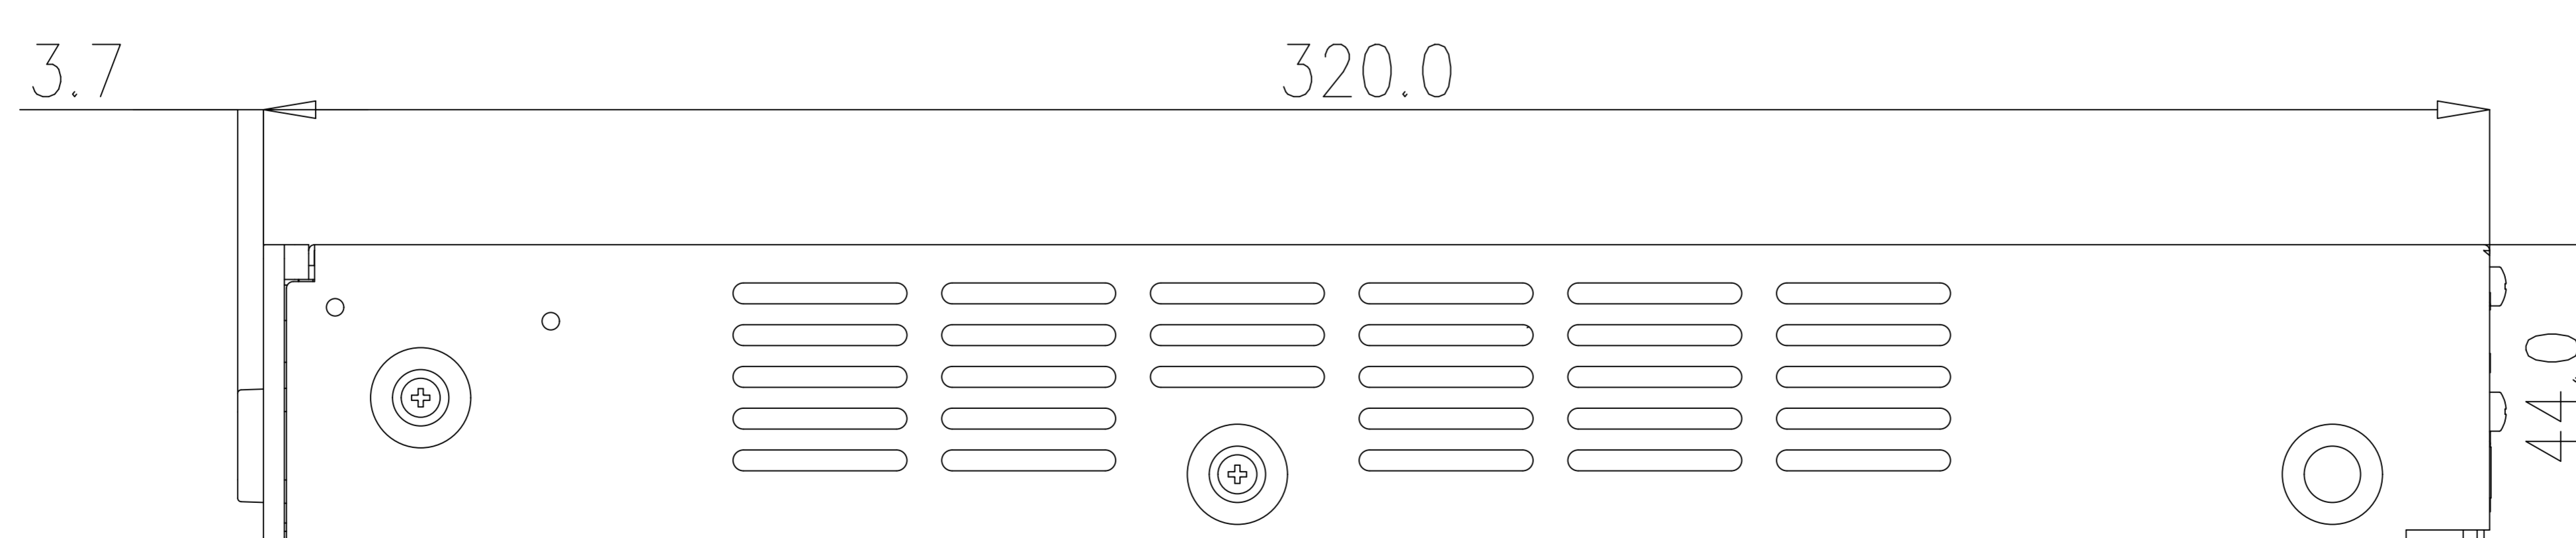

SPECIFICATIONS

Voltage Source	24 V DC	
Current Consumption	0.6 A DC	
Inputs	10 Inputs BGM	
	10 Inputs Paging	
Output	10 Outputs, each output channel max 480W at 100V line	
Controls	Front	10 BGM Selectors
		10 Paging Selectors
	Rear	1 All Call Selector for All Paging
Indicator Led	Rear	1-10 Paging Controls In
		All Paging Control In for All Paging
		1 All Call LED
Operating Temperature	0°C to +40°C	
Finish	Front Panel : Aluminum Hair Line, Etching Black	
	Case : Steel Plate, Painting Black	
Dimensions	420 (W) X 44 (H) X 320 (D) in mm	
Weight	3.2 kg	
Accessories	6P Connectors (12 Pcs)	
	2P Connector (1 Pc)	

APPEARANCE

Rear View

Front View

Side View

UNIT : mm SCALE : 1/3