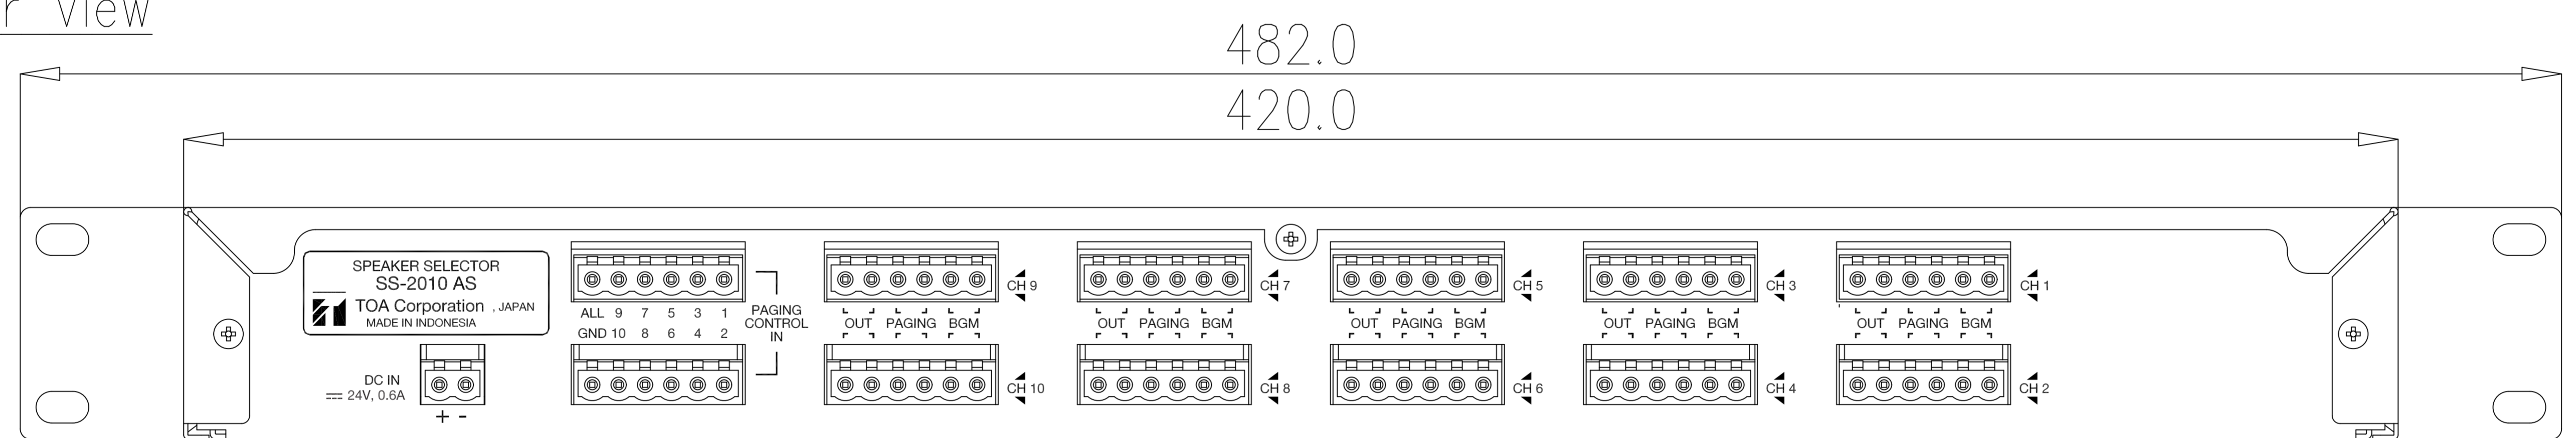

DESCRIPTION

TOA speaker selector SS-2010 is a 10 zone BGM and 10 zone paging speaker selector. This highly efficient speaker selector can be installed with the public address system in schools, malls, offices, and places requiring the selection of speakers.

SPECIFICATIONS

Voltage Source	24 V DC	
Current Consumption	0.6 A DC	
Inputs	10 Inputs BGM	
	10 Inputs Paging	
Output	10 Outputs, each output channel max 480W at 100V line	
Controls	Front	10 BGM Selectors
		10 Paging Selectors
	Rear	1 All Call Selector for All Paging
Indicator Led	Rear	1-10 Paging Controls In
		All Paging Control In for All Paging
		1 All Call LED
Operating Temperature	0°C to +40°C	
Finish	Front Panel : Aluminum Hair Line, Etching Black	
	Case : Steel Plate, Painting Black	
Dimensions	420 (W) X 44 (H) X 320 (D) in mm	
Weight	3.2 kg	
Accessories	6P Connectors (12 Pcs)	
	2P Connector (1 Pc)	

APPEARANCE

Rear View

Front View

Side View

UNIT : mm SCALE : 1/3