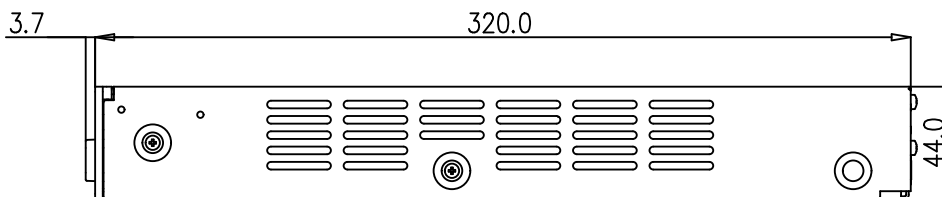

SPECIFICATIONS

Voltage Source	24 V DC	
Current Consumption	0.4 A DC	
Inputs	10 Inputs BGM / Paging	
	1 Link as Input / Output	
Output	10 Outputs with 3 wire R-H-C Each output max 480W	
Controls	Front	10 BGM Selectors
		1 All Call Selector for All Paging
	Rear	1-10 Paging Controls In
		All Paging Control In for All Paging
Indicator Led	10 BGM Selector LEDs	
	10 Paging Selector LEDs	
	1 All Call LED	
Operating Temperature	0°C to +40°C	
Finish	Front Panel : Aluminum Hair Line, Etching Black	
	Case : Steel Plate, Painting Black	
Dimensions	420 (W) X 44 (H) X 320 (D) in mm	
Weight	3.2 kg	
Accessories	6P Connectors (12 Pcs)	
	2P Connector (1 Pc)	

APPEARANCE

Rear View

Front View

Side View

UNIT : mm SCALE : 1/3