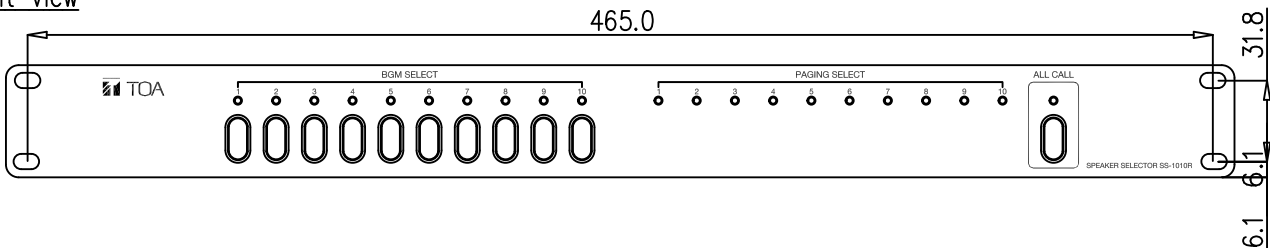

DESCRIPTION

TOA speaker selector SS-1010R is a 10 zone BGM or 10 zone paging speaker selector. This highly efficient speaker selector can be installed with the public address system in schools, malls, offices, and places requiring the selection of speakers.

SPECIFICATIONS

Voltage Source	24 V DC	
Current Consumption	0.4 A DC	
Inputs	10 Inputs BGM / Paging	
	1 Link as Input / Output	
Output	10 Outputs with 3 wire R-H-C Each output max 480W	
Controls	Front	10 BGM Selectors
		1 All Call Selector for All Paging
	Rear	1-10 Paging Controls In
		All Paging Control In for All Paging
Indicator Led	10 BGM Selector LEDs	
	10 Paging Selector LEDs	
	1 All Call LED	
Operating Temperature	0°C to +40°C	
Finish	Front Panel : Aluminum Hair Line, Etching Black	
	Case : Steel Plate, Painting Black	
Dimensions	420 (W) X 44 (H) X 320 (D) in mm	
Weight	3.2 kg	
Accessories	6P Connectors (12 Pcs)	
	2P Connector (1 Pc)	

APPEARANCE

Rear View

Front View

Side View

UNIT : mm SCALE : 1/3