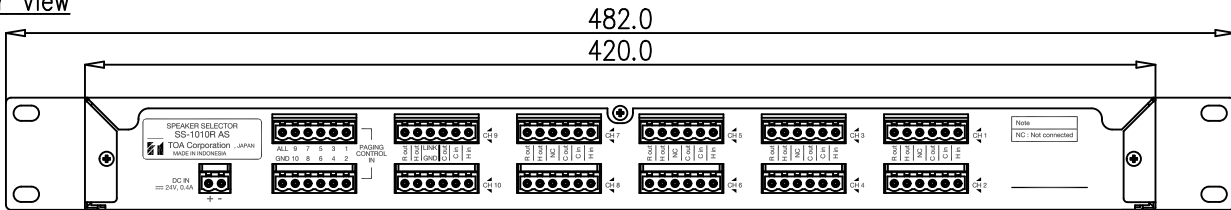

DESCRIPTION

TOA speaker selector SS-1010R is a 10 zone BGM or 10 zone paging speaker selector. This highly efficient speaker selector can be installed with the public address system in schools, malls, offices, and places requiring the selection of speakers.

SPECIFICATIONS

Voltage Source	24 V DC	
Current Consumption	0.4 A DC	
Inputs	10 Inputs BGM / Paging	
	1 Link as Input / Output	
Output	10 Outputs with 3 wire R-H-C Each output max 480W	
Controls	Front	10 BGM Selectors
		1 All Call Selector for All Paging
	Rear	1-10 Paging Controls In
		All Paging Control In for All Paging
Indicator Led	10 BGM Selector LEDs	
	10 Paging Selector LEDs	
	1 All Call LED	
Operating Temperature	0°C to +40°C	
Finish	Front Panel : Aluminum Hair Line, Etching Black	
	Case : Steel Plate, Painting Black	
Dimensions	420 (W) X 44 (H) X 320 (D) in mm	
Weight	3.2 kg	
Accessories	6P Connectors (12 Pcs)	
	2P Connector (1 Pc)	

APPEARANCE

Rear View

Front View

Side View

UNIT : mm SCALE : 1/3