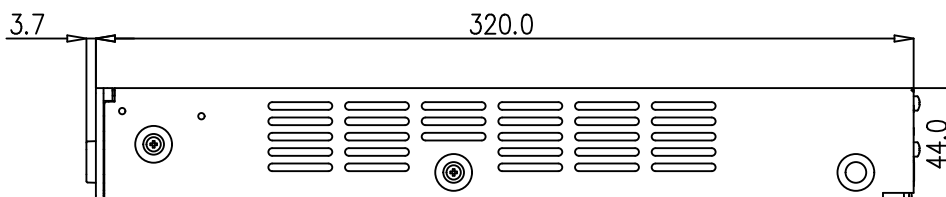

## SPECIFICATIONS

Voltage Source		24 V DC
Current Consumption		0.4 A DC
Inputs		10 Inputs Zone 1 Emergency Override
Output		10 Outputs Zone, Each output max 480W
Controls	Front	10 Zone Selectors 1 All Zone Selector for All Zone
	Rear	1-10 Zone Controls In
		All Zone Control In for All Zone
Indicator Led		10 Zone Selector LEDs 1 All Zone LED
Operating Temperature		0°C to +40°C
Finish		Front Panel : Aluminum Hair Line, Etching Black Case : Steel Plate, Painting Black
Dimensions		420 (W) X 44 (H) X 320 (D) in mm
Weight		3.2 kg
Accessories		6P Connectors (12 Pcs) 2P Connector (1 Pc)

## APPEARANCE

Rear View

Front View

Side View

UNIT : mm SCALE : 1/3