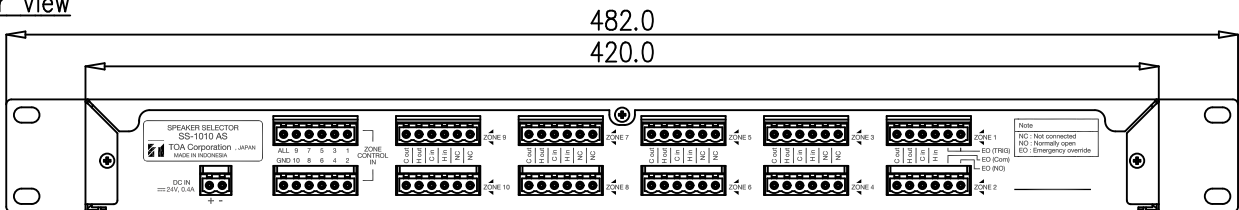

## DESCRIPTION

TOA speaker selector SS-1010 is a 10 input Zone and 1 input Emergency Override speaker selector. This highly efficient speaker selector can be installed with the public address system in schools, malls, offices, and places requiring the selection of speakers.

## SPECIFICATIONS

Voltage Source		24 V DC
Current Consumption		0.4 A DC
Inputs		10 Inputs Zone 1 Emergency Override
Output		10 Outputs Zone, Each output max 480W
Controls	Front	10 Zone Selectors 1 All Zone Selector for All Zone
	Rear	1-10 Zone Controls In
		All Zone Control In for All Zone
Indicator Led		10 Zone Selector LEDs 1 All Zone LED
Operating Temperature		0°C to +40°C
Finish		Front Panel : Aluminum Hair Line, Etching Black Case : Steel Plate, Painting Black
Dimensions		420 (W) X 44 (H) X 320 (D) in mm
Weight		3.2 kg
Accessories		6P Connectors (12 Pcs) 2P Connector (1 Pc)

## APPEARANCE

Rear View

Front View

Side View

UNIT : mm SCALE : 1/3