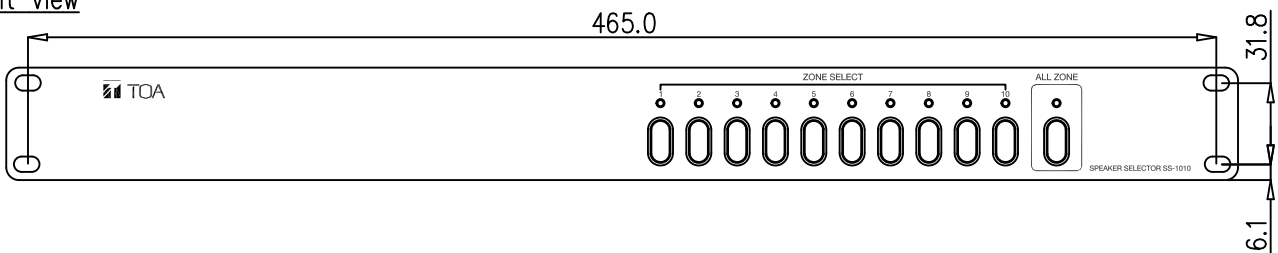

## DESCRIPTION

TOA speaker selector SS-1010 is a 10 input Zone and 1 input Emergency Override speaker selector. This highly efficient speaker selector can be installed with the public address system in schools, malls, offices, and places requiring the selection of speakers.

## SPECIFICATIONS

Voltage Source		24 V DC
Current Consumption		0.4 A DC
Inputs		10 Inputs Zone 1 Emergency Override
Output		10 Outputs Zone, Each output max 480W
Controls	Front	10 Zone Selectors 1 All Zone Selector for All Zone
	Rear	1-10 Zone Controls In
		All Zone Control In for All Zone
Indicator Led		10 Zone Selector LEDs 1 All Zone LED
Operating Temperature		0°C to +40°C
Finish		Front Panel : Aluminum Hair Line, Etching Black Case : Steel Plate, Painting Black
Dimensions		420 (W) X 44 (H) X 320 (D) in mm
Weight		3.2 kg
Accessories		6P Connectors (12 Pcs) 2P Connector (1 Pc)

## APPEARANCE

Rear View

Front View

Side View

UNIT : mm SCALE : 1/3