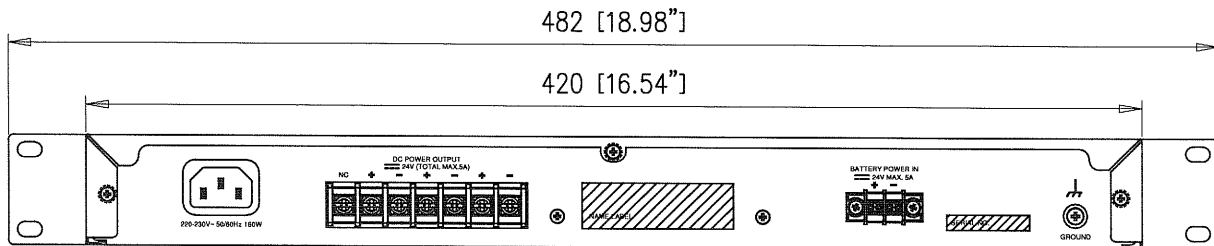

SPECIFICATIONS

Power Source	220~230 V AC, 50/60 Hz 24 V DC (19.5 - 27 V), M3 screw terminal
Power Consumption	160 W (275 VA) at rated power output (230 V AC operation)
Output	AC Operation : 24 V DC \pm 1.5 A (total) DC Operation : Voltage lowering DC input voltage approx. by 2 V M4 screw terminal
Display	AC Power Indicator (Green), DC Power Indicator (Orange)
Operating Temperature	0 °C to +40 °C (14 °F to 104 °F)
Operating Humidity	Under 90% RH (no condensation)
Finish	Panel Aluminum, Black, Alumite
Dimensions	482 (W) X 44 (H) X 335 (D) mm (18.98" x 1.73" x 13.19")
Weight	3.2 kg (7.05 lb)
Accessory	Power Cable YA-301 ...1

APPEARANCE

Rear View

Front View

Side View

UNIT:mm SCALE:1/3

■DESCRIPTION

The FV-200PS-AS Switching DC Power Supply Panel supplies 24V DC power to each component of FV-200 Series Voice Evacuation System. In addition, the DC power supply shall connect to an emergency power supply for uninterrupted DC power during AC power failure.

■SPECIFICATIONS

Power Source	220~230 V AC, 50/60 Hz 24 V DC (19.5 - 27 V), M3 screw terminal
Power Consumption	160 W (275 VA) at rated power output (230 V AC operation)
Output	AC Operation : 24 V DC \pm 1.5 A (total) DC Operation : Voltage lowering DC input voltage approx. by 2 V M4 screw terminal
Display	AC Power Indicator (Green), DC Power Indicator (Orange)
Operating Temperature	0 °C to +40 °C (14 °F to 104 °F)
Operating Humidity	Under 90% RH (no condensation)
Finish	Panel Aluminum, Black, Alumite
Dimensions	482 (W) X 44 (H) X 335 (D) mm (18.98" x 1.73" x 13.19)
Weight	3.2 kg (7.05 lb)
Accessory	Power Cable YA-313 ...1

■APPEARANCE

Rear View

Front View

Side View

UNIT:mm SCALE:1/3