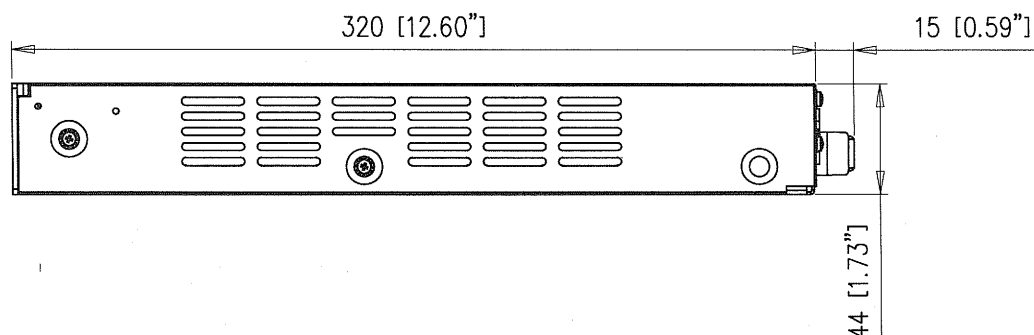

SPECIFICATIONS

Power Source	220~230 V AC, 50/60 Hz 24 V DC (19.5 - 27 V), M3 screw terminal
Power Consumption	160 W (275 VA) at rated power output (230 V AC operation)
Output	AC Operation : 24 V DC \pm 1.5 A (total) DC Operation : Voltage lowering DC input voltage approx. by 2 V M4 screw terminal
Display	AC Power Indicator (Green), DC Power Indicator (Orange)
Operating Temperature	0 °C to +40 °C (14 °F to 104 °F)
Operating Humidity	Under 90% RH (no condensation)
Finish	Panel Aluminum, Black, Alumite
Dimensions	482 (W) X 44 (H) X 335 (D) mm (18.98" x 1.73" x 13.19")
Weight	3.2 kg (7.05 lb)
Accessory	Power Cable YA-301 ...1

APPEARANCE

Rear View

Front View

Side View

UNIT:mm SCALE:1/3

■DESCRIPTION

The FV-200PS-AS Switching DC Power Supply Panel supplies 24V DC power to each component of FV-200 Series Voice Evacuation System. In addition, the DC power supply shall connect to an emergency power supply for uninterrupted DC power during AC power failure.

■SPECIFICATIONS

Power Source	220~230 V AC, 50/60 Hz 24 V DC (19.5 - 27 V), M3 screw terminal
Power Consumption	160 W (275 VA) at rated power output (230 V AC operation)
Output	AC Operation : 24 V DC \pm 1.5 A (total) DC Operation : Voltage lowering DC input voltage approx. by 2 V M4 screw terminal
Display	AC Power Indicator (Green), DC Power Indicator (Orange)
Operating Temperature	0 °C to +40 °C (14 °F to 104 °F)
Operating Humidity	Under 90% RH (no condensation)
Finish	Panel Aluminum, Black, Alumite
Dimensions	482 (W) X 44 (H) X 335 (D) mm (18.98" x 1.73" x 13.19)
Weight	3.2 kg (7.05 lb)
Accessory	Power Cable YA-313 ...1

■APPEARANCE

Rear View

Front View

Side View

UNIT:mm SCALE:1/3