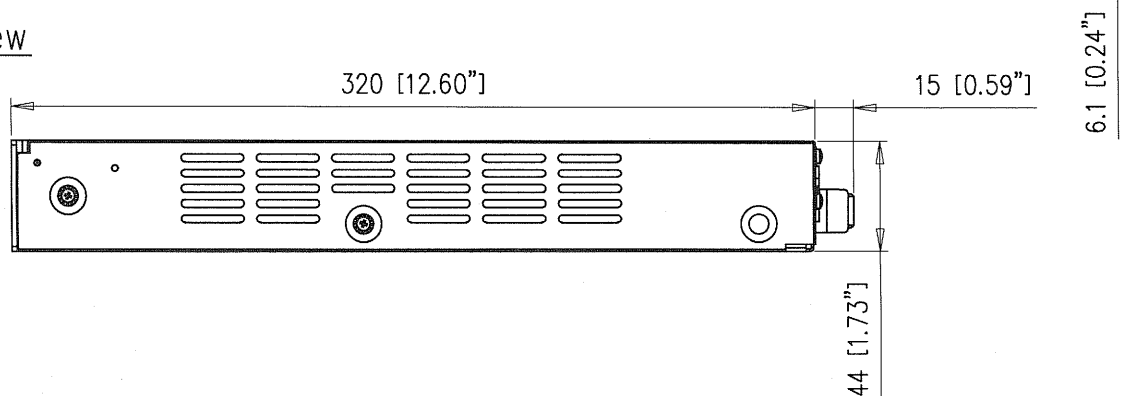

SPECIFICATIONS

Power Source	220~230 V AC, 50/60 Hz 24 V DC (19.5 - 27 V), M3 screw terminal
Power Consumption	160 W (275 VA) at rated power output (230 V AC operation)
Output	AC Operation : 24 V DC \pm 1.5 A (total) DC Operation : Voltage lowering DC input voltage approx. by 2 V M4 screw terminal
Display	AC Power Indicator (Green), DC Power Indicator (Orange)
Operating Temperature	0 °C to +40 °C (14 °F to 104 °F)
Operating Humidity	Under 90% RH (no condensation)
Finish	Panel Aluminum, Black, Alumite
Dimensions	482 (W) X 44 (H) X 335 (D) mm (18.98" x 1.73" x 13.19")
Weight	3.2 kg (7.05 lb)
Accessory	Power Cable YA-301 ...1

■SPECIFICATIONS

Power Source	220~230 V AC, 50/60 Hz 24 V DC (19.5 - 27 V), M3 screw terminal
Power Consumption	160 W (275 VA) at rated power output (230 V AC operation)
Output	AC Operation : 24 V DC \pm 1.5 A (total) DC Operation : Voltage lowering DC input voltage approx. by 2 V M4 screw terminal
Display	AC Power Indicator (Green), DC Power Indicator (Orange)
Operating Temperature	0 °C to +40 °C (14 °F to 104 °F)
Operating Humidity	Under 90% RH (no condensation)
Finish	Panel Aluminum, Black, Alumite
Dimensions	482 (W) X 44 (H) X 335 (D) mm (18.98" x 1.73" x 13.19)
Weight	3.2 kg (7.05 lb)
Accessory	Power Cable YA-313 ...1

■APPEARANCE

Rear View

Front View

Side View

UNIT:mm SCALE:1/3