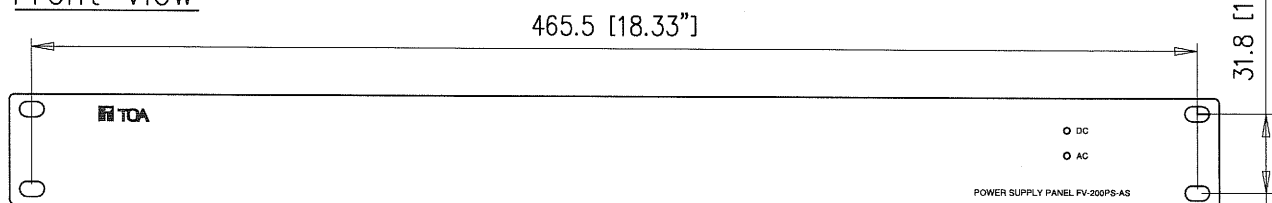

SPECIFICATIONS

Power Source	220~230 V AC, 50/60 Hz 24 V DC (19.5 - 27 V), M3 screw terminal
Power Consumption	160 W (275 VA) at rated power output (230 V AC operation)
Output	AC Operation : 24 V DC \pm 1.5 A (total) DC Operation : Voltage lowering DC input voltage approx. by 2 V M4 screw terminal
Display	AC Power Indicator (Green), DC Power Indicator (Orange)
Operating Temperature	0 °C to +40 °C (14 °F to 104 °F)
Operating Humidity	Under 90% RH (no condensation)
Finish	Panel Aluminum, Black, Alumite
Dimensions	482 (W) X 44 (H) X 335 (D) mm (18.98" x 1.73" x 13.19")
Weight	3.2 kg (7.05 lb)
Accessory	Power Cable YA-301 ...1

■SPECIFICATIONS

Power Source	220~230 V AC, 50/60 Hz 24 V DC (19.5 - 27 V), M3 screw terminal
Power Consumption	160 W (275 VA) at rated power output (230 V AC operation)
Output	AC Operation : 24 V DC \pm 1.5 A (total) DC Operation : Voltage lowering DC input voltage approx. by 2 V M4 screw terminal
Display	AC Power Indicator (Green), DC Power Indicator (Orange)
Operating Temperature	0 °C to +40 °C (14 °F to 104 °F)
Operating Humidity	Under 90% RH (no condensation)
Finish	Panel Aluminum, Black, Alumite
Dimensions	482 (W) X 44 (H) X 335 (D) mm (18.98" x 1.73" x 13.19)
Weight	3.2 kg (7.05 lb)
Accessory	Power Cable YA-313 ...1

■APPEARANCE

Rear View

Front View

Side View

UNIT:mm SCALE:1/3