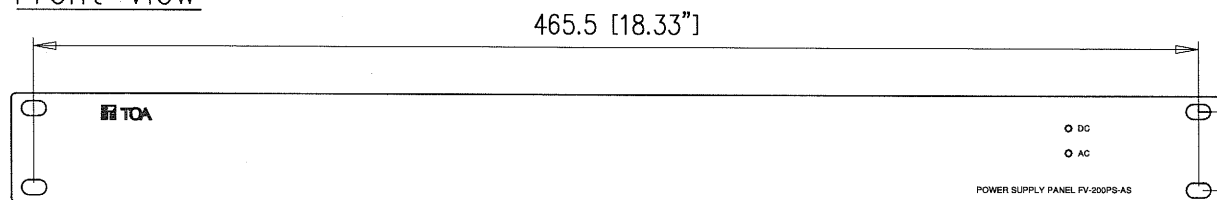

DESCRIPTION

The FV-200PS-AS Switching DC Power Supply Panel supplies 24 V DC power to each component of FV-200 Series Voice Evacuation System. In addition, the DC power supply shall connect to an emergency power supply for uninterrupted DC power during AC power failure.

SPECIFICATIONS

Power Source	220~230 V AC, 50/60 Hz 24 V DC (19.5 - 27 V), M3 screw terminal
Power Consumption	160 W (275 VA) at rated power output (230 V AC operation)
Output	AC Operation : 24 V DC $\pm$1.5 A (total) DC Operation : Voltage lowering DC input voltage approx. by 2 V M4 screw terminal
Display	AC Power Indicator (Green), DC Power Indicator (Orange)
Operating Temperature	0 °C to +40 °C (14 °F to 104 °F)
Operating Humidity	Under 90% RH (no condensation)
Finish	Panel Aluminum, Black, Alumite
Dimensions	482 (W) X 44 (H) X 335 (D) mm (18.98" x 1.73" x 13.19")
Weight	3.2 kg (7.05 lb)
Accessory	Power Cable YA-301 ...1

APPEARANCE

Rear View

Front View

Side View

UNIT:mm SCALE:1/3