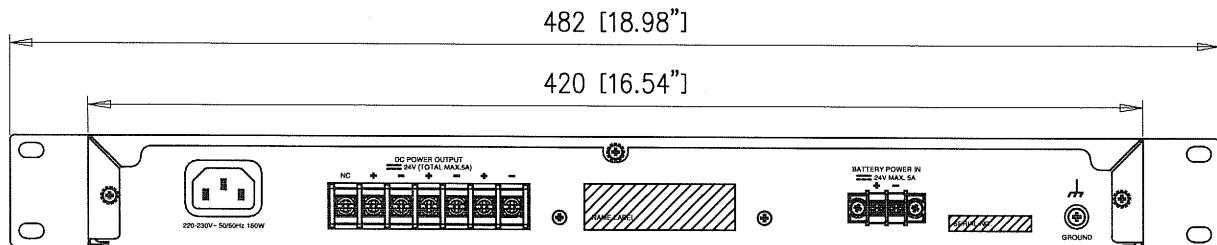

DESCRIPTION

The FV-200PS-AS Switching DC Power Supply Panel supplies 24 V DC power to each component of FV-200 Series Voice Evacuation System. In addition, the DC power supply shall connect to an emergency power supply for uninterrupted DC power during AC power failure.

SPECIFICATIONS

Power Source	220~230 V AC, 50/60 Hz 24 V DC (19.5 - 27 V), M3 screw terminal
Power Consumption	160 W (275 VA) at rated power output (230 V AC operation)
Output	AC Operation : 24 V DC $\pm$1.5 A (total) DC Operation : Voltage lowering DC input voltage approx. by 2 V M4 screw terminal
Display	AC Power Indicator (Green), DC Power Indicator (Orange)
Operating Temperature	0 °C to +40 °C (14 °F to 104 °F)
Operating Humidity	Under 90% RH (no condensation)
Finish	Panel Aluminum, Black, Alumite
Dimensions	482 (W) X 44 (H) X 335 (D) mm (18.98" x 1.73" x 13.19")
Weight	3.2 kg (7.05 lb)
Accessory	Power Cable YA-301 ...1

APPEARANCE

Rear View