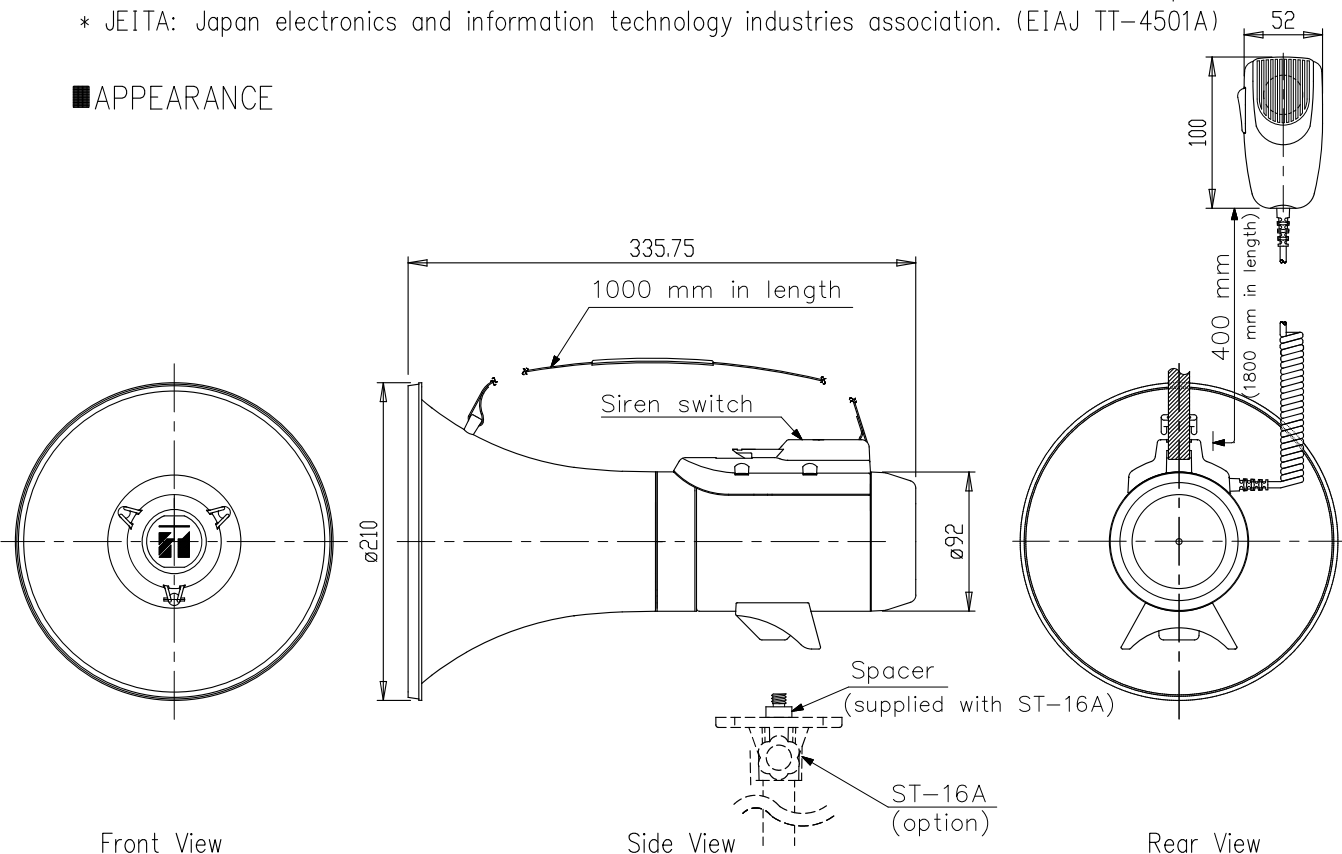

■DESCRIPTION

The ER-2215S-AS is a shoulder megaphone rated at 15 W of output. The ER-2215S-AS comes with a siren signal and has a separate microphone. It can be mounted to the optional ST-16A speaker stand. The newly developed polyimide diaphragm is employed to ensure high sound quality.

■SPECIFICATIONS

Power Source	Battery R14P(SUM-2), Size "C" × 6 (9 V DC)
Rated Output	15 W
Maximum Output	23 W
Battery Life	Voice: Approx. 9 hours (JEITA)* Siren: Approx. 20 minutes (JEITA)*
Siren Sound	Siren (sounds at 5 seconds intervals)
Audible Range	Voice: Approx. 400 m (JEITA)* Siren: Approx. 500 m (JEITA)*
Diaphragm	Polyimide film (voice coil, bobbin)
Operating Temperature	-10 °C to +40 °C
Finish	Horn: ABS resin, red Microphone and other: ABS resin, red Strap: Nylon, black
Dimensions	ø210 × 336 mm
Weight	Body: 1.2 kg (without microphone and batteries) Microphone: 150 g
Option	Speaker stand: ST-16A

Note: Batteries are optional.

* JEITA: Japan electronics and information technology industries association. (EIAJ TT-4501A)

■APPEARANCE

<Note on the audible range and battery life>

1. The indications of the audible range and battery life are based on the JEITA Standard*.
2. Audible Range presumes that the megaphone employs new batteries and is used on a quiet street. It varies depending on such conditions as battery consumption, ambient noise, wind direction and obstacles.
3. Battery Life assumes that megaphone is used for 30 minutes a day.